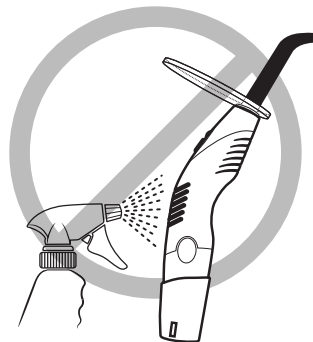

• **Do** wipe handpiece.

• **Do** wipe charger base.

- **Do** let handpiece air dry completely before placing into charger base.
- **Do** use CaviWipes™, or any disinfectants containing less than 20% alcohol.
- **Do** wipe handpiece separately from charger base.

• **Do not** spray handpiece.

• **Do not** place wet handpiece in charger.

• **Do not** spray handpiece while in charger base.

• **Do not** allow sockets in charger to get wet.

• **Do not** use denatured alcohol, Lysol®, phenol, ammonia, or iodine solutions.