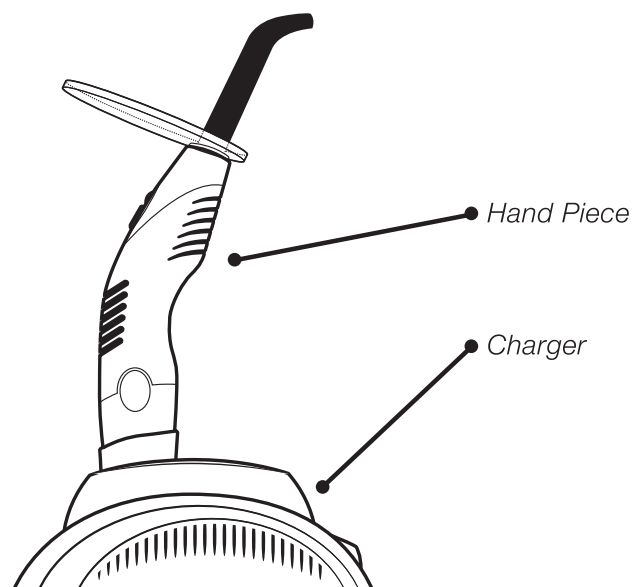

DemiⁱPlus

LED Light Curing System
Powered by Demetron™ Technology

Product Care Tips

• **Do** wipe handpiece.